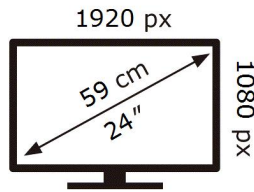

ENERG 

SAMSUNG

S24C360EAU

17 kWh/1000h

2019/2013