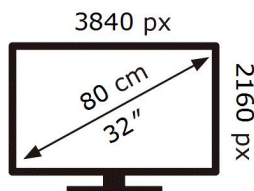

ENERG

SAMSUNG

S32CM801UU

33 kWh/1000h

ABCDEF **G**

37 kWh/1000h

2019/2013