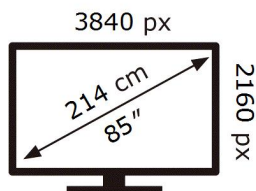

ENERG

SAMSUNG

GQ85QN90CAT

133 kWh/1000h

ABCDEF **G**

339 kWh/1000h

2019/2013