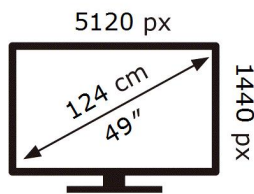

ENERG 

SAMSUNG

S49CG954SU

75 kWh/1000h

ABCDEF **G**

HDR

83 kWh/1000h

2019/2013