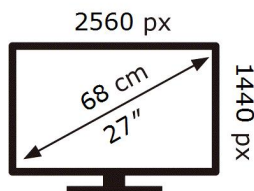

ENERG ⚡

SAMSUNG

S27D600UAU

20 kWh/1000h

ABCDEF **G**

32 kWh/1000h

2019/2013