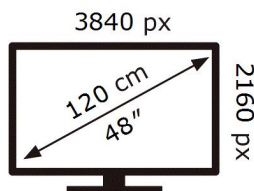

ENERG

SAMSUNG

GQ48S90DAE

66 kWh/1000h

ABCDEF **G**

HDR

88 kWh/1000h

2019/2013