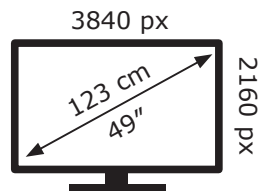

# ENERGY

LG Electronics

49UT762V0ZC

**84** kWh/1000h

ABCDEF**G**

**113** kWh/1000h

2019/2013