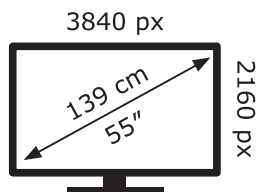

ENERG ⚡

LG Electronics

55US342H9ZC

103 kWh/1000h

ABCDEF**G**

129 kWh/1000h

2019/2013