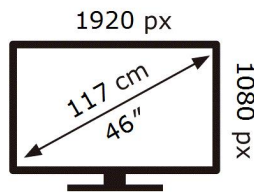

ENERG 

SAMSUNG

VM46B-U

128 kWh/1000h

2019/2013