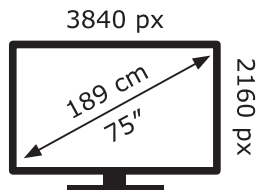

ENERG

LG Electronics

75NANO769QA

138 kWh/1000h

ABCDEF**G**

201 kWh/1000h

2019/2013